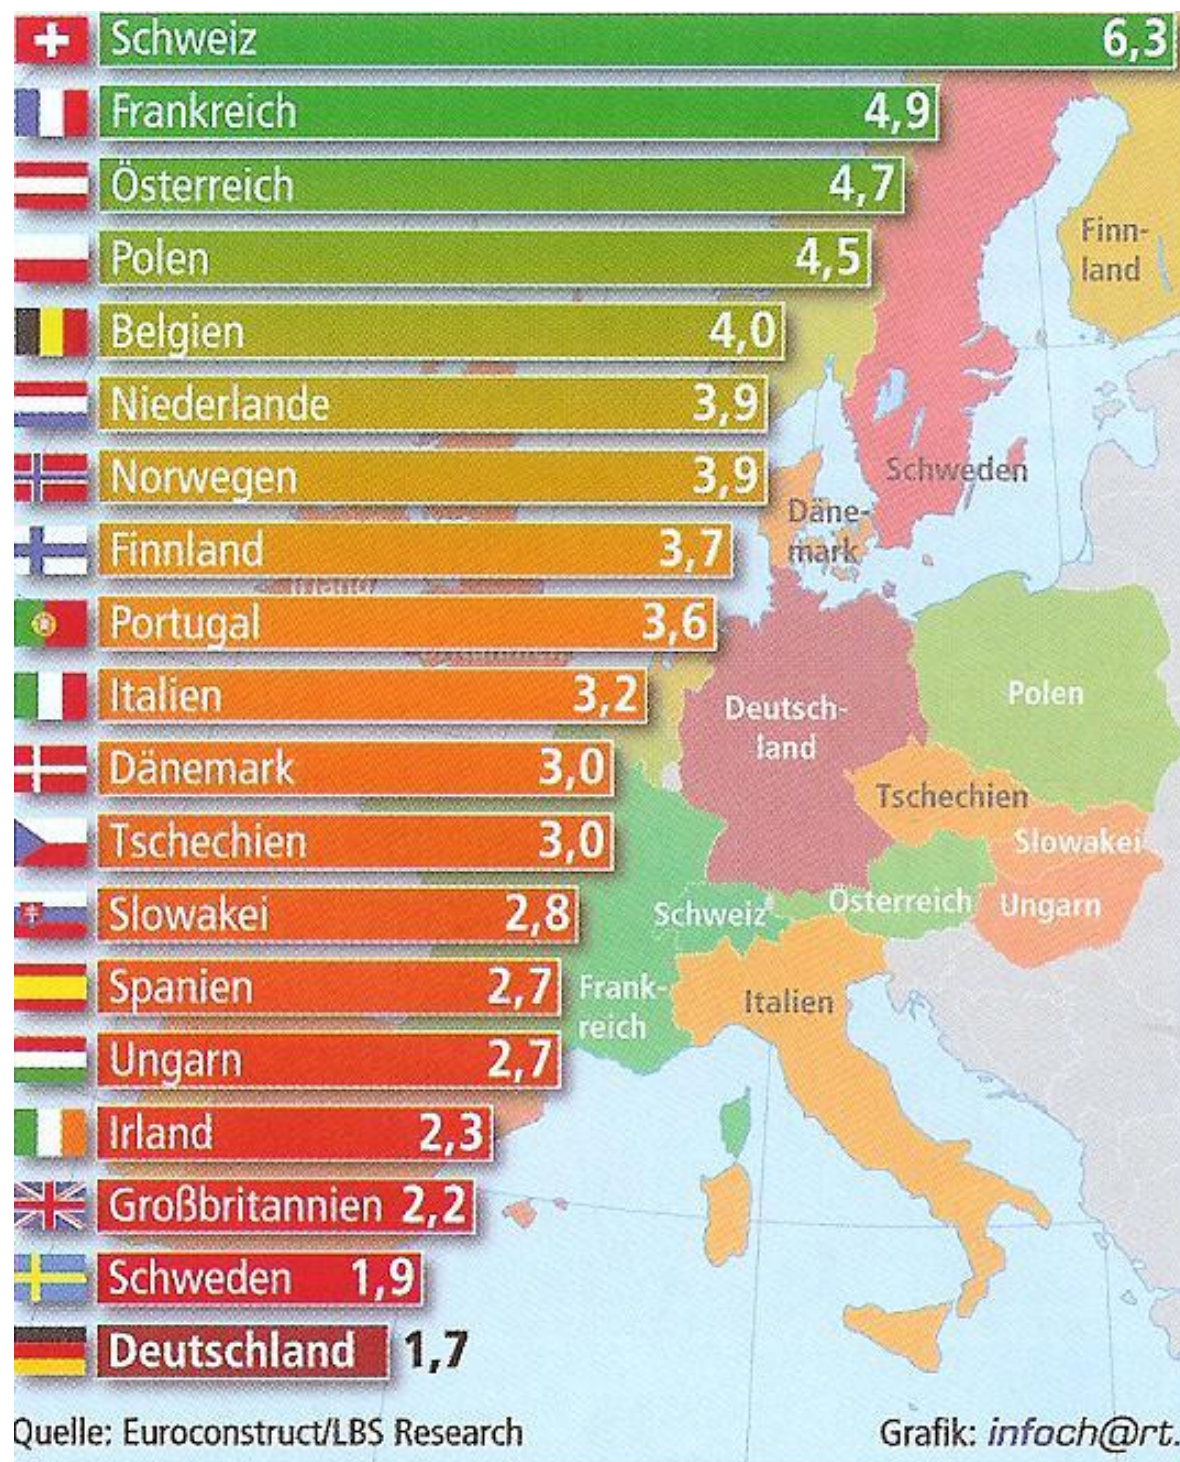

# Dwellings requirement Germany

 New building requirement

 Additional requirement

 New construction activity up to date

## Dwellings requirement cumulates

 New building requirements

 Additional requirements

 New construction activity up to date

Dauerschlusslicht Deutschland: Wohnungsneubau in Europa 2010 (Prognose) – Fertigstellungszahlen je 1 000 Einwohner.