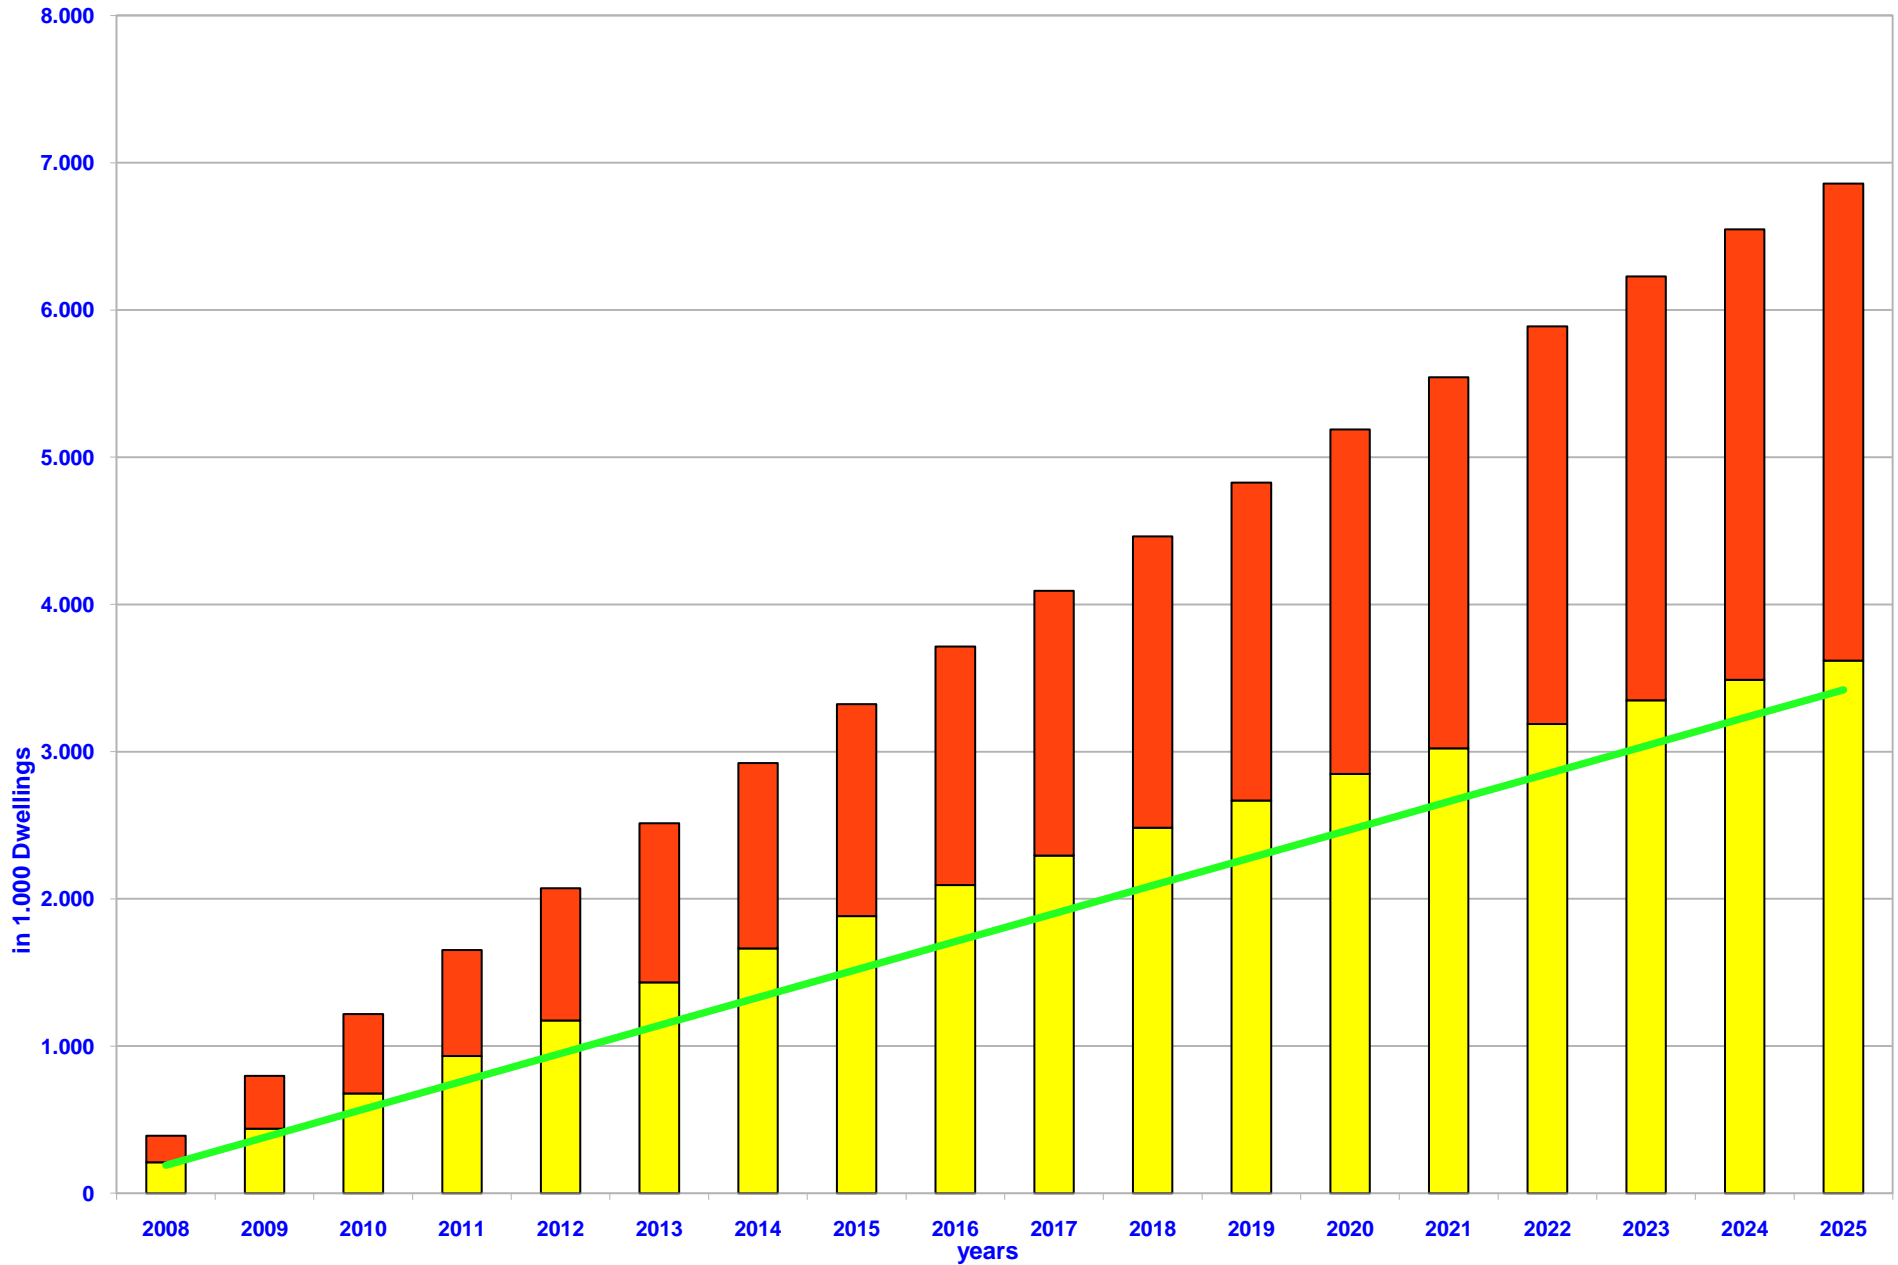

# Dwellings requirement Germany

 New building requirement

 Additional requirement

 New construction activity up to date

## Dwellings requirement cumulates

 New building requirements

 Additional requirements

 New construction activity up to date

Dauerschlusslicht Deutschland: Wohnungsneubau in Europa 2010 (Prognose) – Fertigstellungszahlen je 1 000 Einwohner.