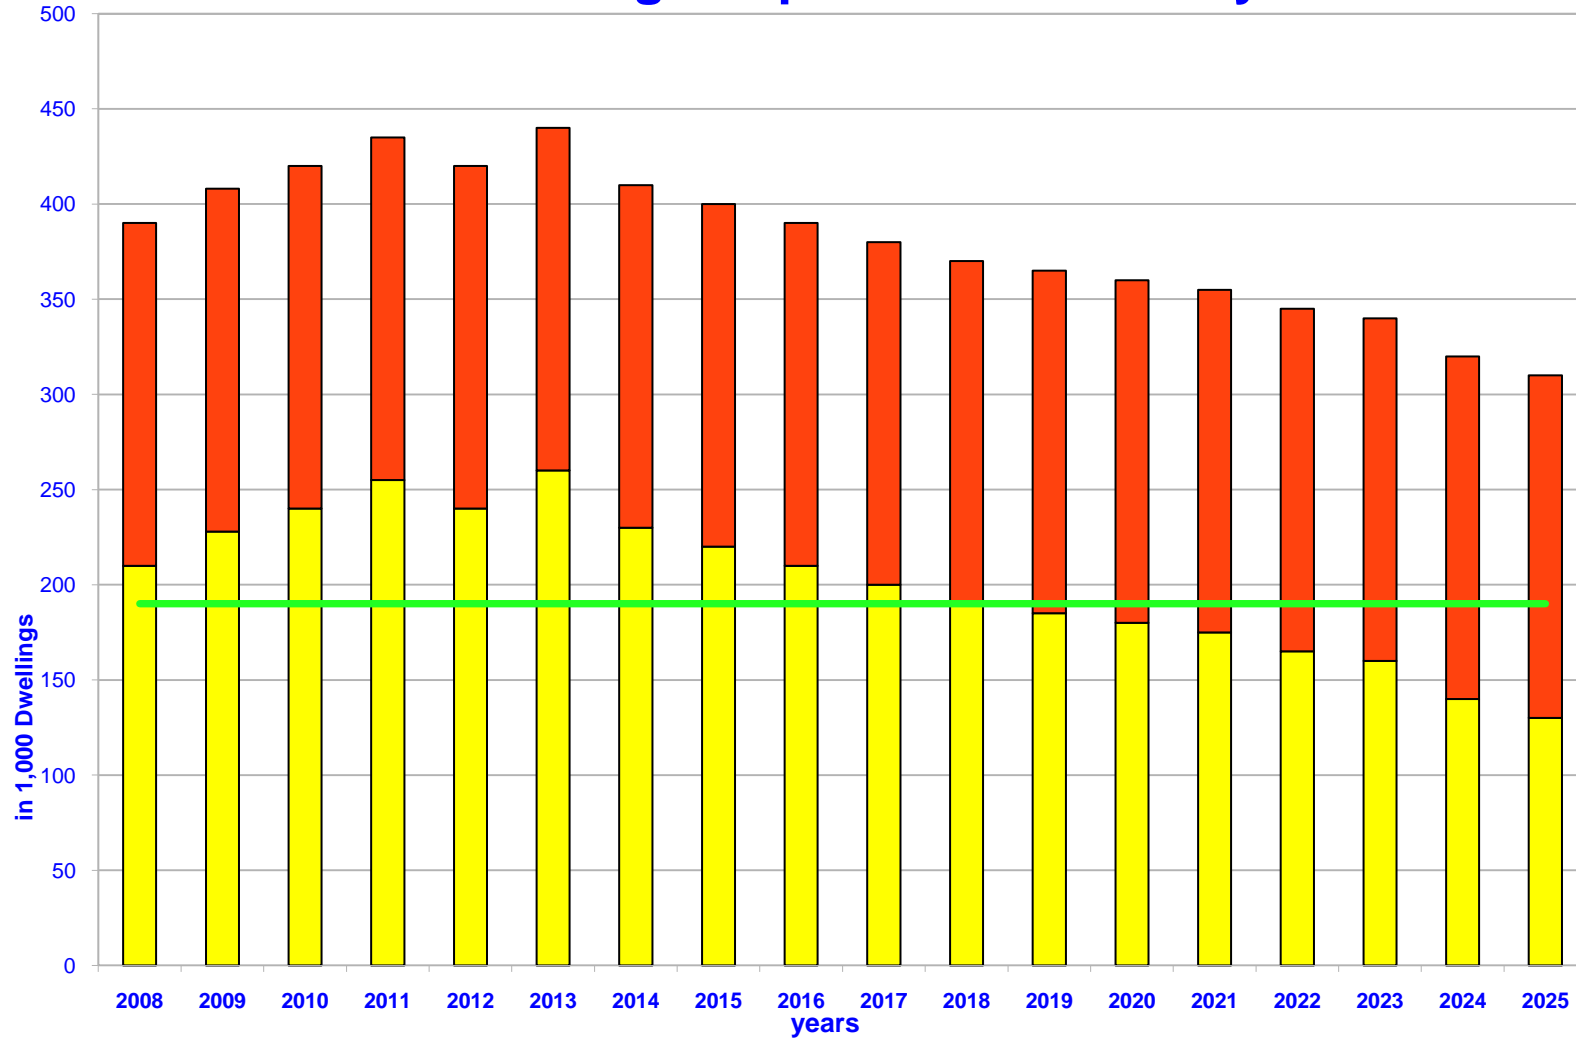

# Dwellings requirement Germany

 New building requirement

 Additional requirement

 New construction activity up to date

## Dwellings requirement cumulates

 New building requirements

 Additional requirements

 New construction activity up to date

Dauerschlusslicht Deutschland: Wohnungsneubau in Europa 2010 (Prognose) – Fertigstellungszahlen je 1 000 Einwohner.